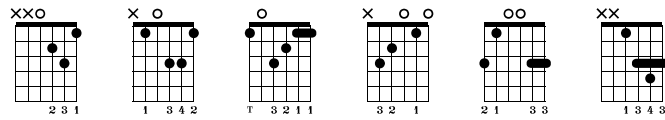

# 21 Guns

Greenday

Standard tuning

Moderate ♩ = 80

s.guit.

♩ = 80

6 8 10 11 10 11 10 6 8 10 10

11 12 13 10 11 10 11 10 8 8 10 11 10 11 10

**Gm E B F Gm E**

64 65 66 67 68 69

T  
A  
B

B F Gm E B F E E

Musical notation for measures 70-75. The top staff shows a treble clef with a key signature of one flat and a 4/4 time signature. Measures 70-73 feature a melodic line with a descending eighth-note pattern. Measure 74 has a whole note chord with a triplet of eighth notes. Measure 75 continues the melodic line. Below the staff is a guitar tablature with six lines, showing fret numbers and picking directions.

Musical notation for measures 85-88. The top staff shows a treble clef with a 4/4 time signature. Measures 85-88 feature a rhythmic pattern of eighth notes. Below the staff is a guitar tablature with six lines, showing fret numbers and picking directions.

Musical notation for measures 89-92. The top staff shows a treble clef with a 4/4 time signature. Measures 89-91 feature a rhythmic pattern of eighth notes. Measure 92 ends with a whole note chord. Below the staff is a guitar tablature with six lines, showing fret numbers and picking directions.